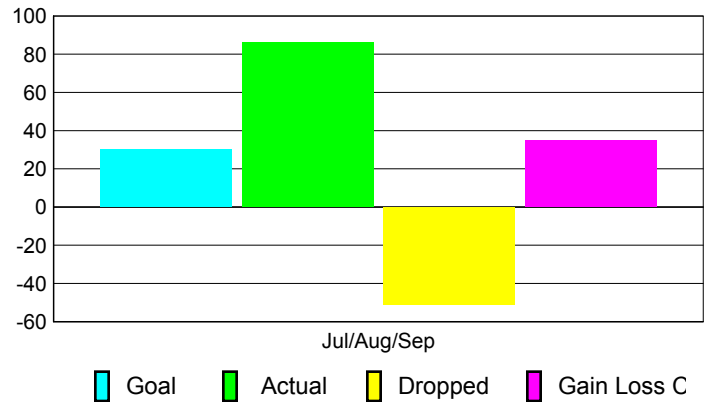

Membership Results 2010-2011

Goal, New, Dropped, Gain/Loss

Comparison of Membership Gain/Loss

Current Year Compared to the Previous Year